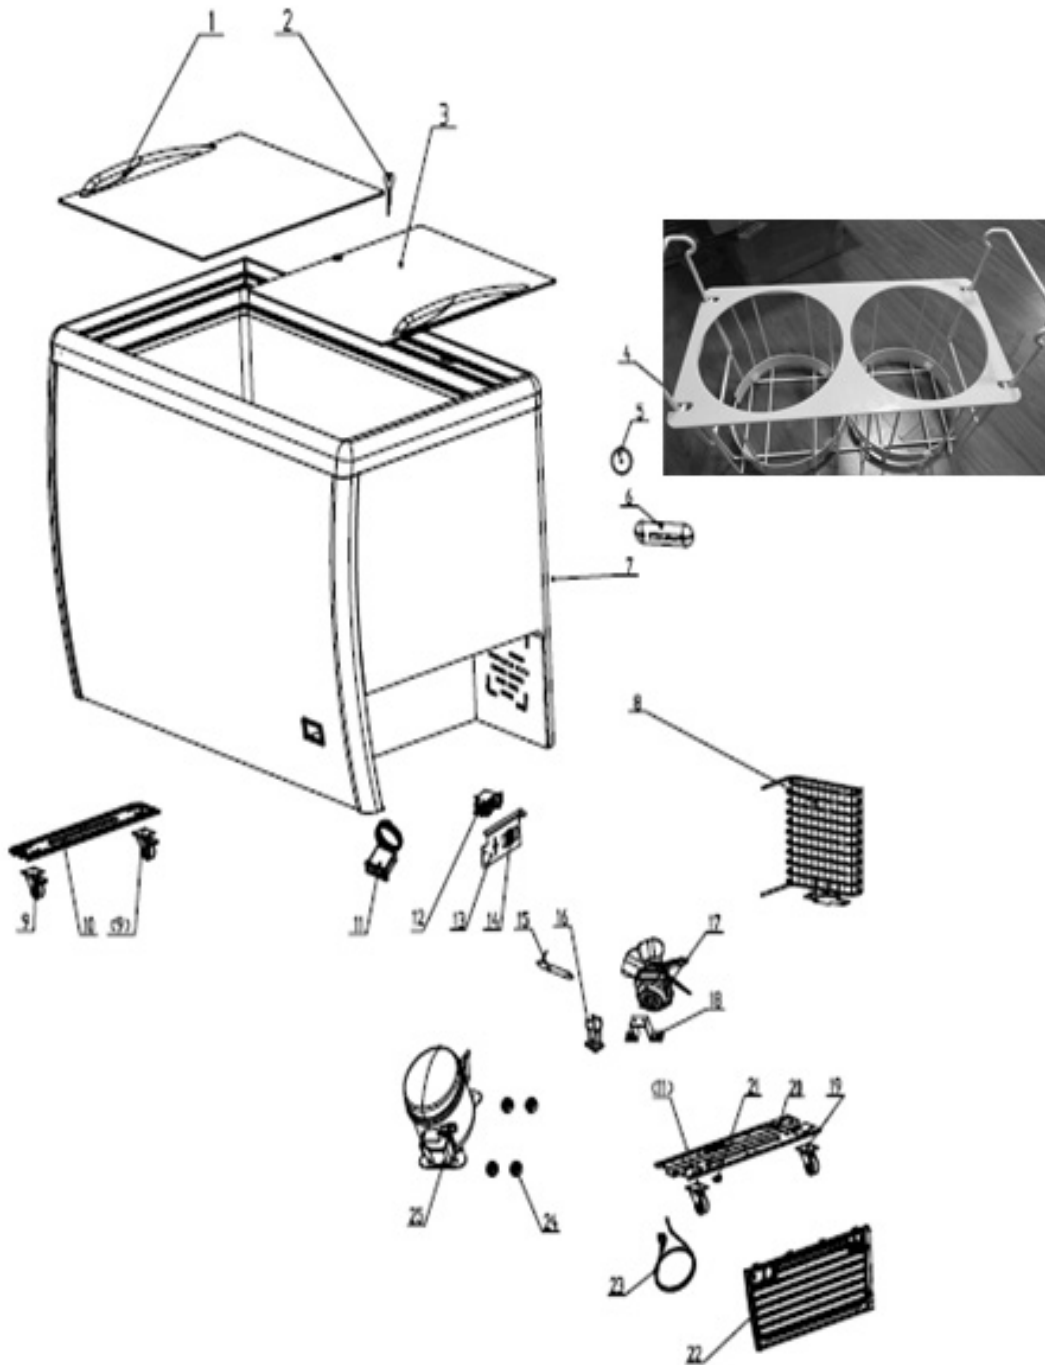

Parts Breakdown

Model **FR-CN-0360-S** 44588

Parts Breakdown

Model FR-CN-0360-S 44588

Item No.	Description	Position	Item No.	Description	Position	Item No.	Description	Position
69423	Upper Glass Door for 44588	1	64766	Thermostat Support for 44588	13	28448	Plug Series for 44588	23
41162	Key/Lock for 44588	2	39587	Indicator Lamp for 44588	14	AE623	Compressor Feet for 44588	24
69424	Lower Glass Door for 44588	3	39586	Filter for 44588	15	63503	Compressor (R290) for 44588	25
AI314	Basket (2 Tubs) for 44588	4	64441	Filter Support for 44588	16	AI315	Plastic Cover (2 Tubs) for 44588	
64763	Thermostat Cover for 44588	5	28454	Cooling Fan Motor for 44588	17	AI311	Rubber Bumper for 44588	
64772	Cabinet Plastic Frame for 44588	7	64768	Fan Motor Support for 44588	18	AI312	LED Bar for 44588	
37874	Condenser for 44588	8	28446	Castor without Lock for 44588	19	AI313	LED Transformer for 44588	
28445	Caster with Lock for 44588	9	78720	Compressor Support for 44588	20			
28449	Thermostat Series (no Knob) for 44588	12	28447	Shutter for 44588	22			

Sneeze Guard

Item No.	Description	Position	Item No.	Description	Position	Item No.	Description	Position
AC126	Front Rail for 44588		AK760	Metal Washers for 44588		AQ649	Side Glass for 44588	
AC117	Side Rail for 44588		AC121	Fasteners for Glass Panels for 44588		AQ655	Front Glass for 44588	
AC118	Metal Plate for Side Rails for 44588		AQ652	Screwdriver for Screws Installation for 44588		AQ656	Top Glass for 44588	
AC119	L-Shaped Bracket for 44588		AQ653	User Manual of Sneeze Guard for 44588		AD068	Sneeze Guard Whole Set Assembled for 44588	
AC120	Screws for Rails for 44588		AQ654	Gasket for 44588				